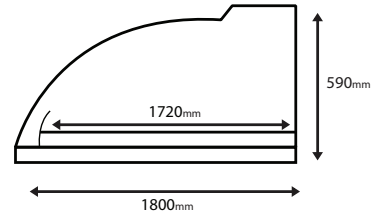

Weight
1900kg Preassembled
900kg DIY

Slab Size

Oven Dimensions

External dimensions of oven

Length (front to back)	1800mm
Width (left to right)	1560mm
Oven height (excluding flue)	590mm
Weight (preassembled)	1900kg
Weight (DIY)	900kg

Internal dimensions of oven

Length (front to back)	1720mm
Width (left to right)	1400mm

Flue details

Flue height	1000mm
Flue diameter	152mm

Delivery Quantity

Preassembled oven

20ft container load	6 units
40HQ container load	12 units

DIY kit

20ft container load	12 units
40HQ container load	28 units

Box Dimensions

Preassembled oven

(L) 2020mm x (W) 1850mm x (H) 1000mm

DIY kit

(L) 1570mm x (W) 1120mm x (H) 1250mm

Oven Diagram (Front)

Width	1560mm
Height	590mm
Arch width	840mm
Arch height	345mm

Oven Diagram (Side)

Length	1800mm
Height	590mm
Internal length	1720mm

AD140

Permanent Range