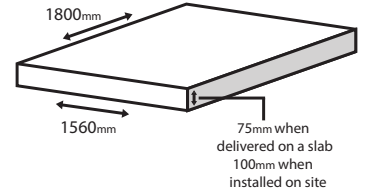

Weight
1900kg Preassembled
900kg DIY

Slab Size

Oven Dimensions

External dimensions of oven

Length (front to back)	1800mm
Width (left to right)	1560mm
Oven height (excluding flue)	590mm
Weight (preassembled)	1900kg
Weight (DIY)	900kg

Internal dimensions of oven

Length (front to back)	1720mm
Width (left to right)	1400mm

Flue details

Flue height	1000mm
Flue diameter	152mm

Delivery Quantity

Preassembled oven

20ft container load	6 units
40HQ container load	12 units

DIY kit

20ft container load	12 units
40HQ container load	28 units

Box Dimensions

Preassembled oven

(L) 2020mm x (W) 1850mm x (H) 1000mm

DIY kit

(L) 1570mm x (W) 1120mm x (H) 1250mm

Oven Diagram (Front)

Width	1560mm
Height	590mm
Arch width	840mm
Arch height	345mm

Oven Diagram (Side)

Length	1800mm
Height	590mm
Internal length	1720mm

AD140

Permanent Range