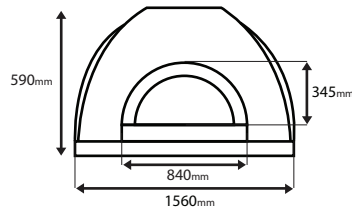

Weight
1900kg Preassembled
900kg DIY

Slab Size

Oven Dimensions

External dimensions of oven

Length (front to back)	1800mm
Width (left to right)	1560mm
Oven height (excluding flue)	590mm
Weight (preassembled)	1900kg
Weight (DIY)	900kg

Internal dimensions of oven

Length (front to back)	1720mm
Width (left to right)	1400mm

Flue details

Flue height	1000mm
Flue diameter	152mm

Delivery Quantity

Preassembled oven

20ft container load	6 units
40HQ container load	12 units

DIY kit

20ft container load	12 units
40HQ container load	28 units

Box Dimensions

Preassembled oven

(L) 2020mm x (W) 1850mm x (H) 1000mm

DIY kit

(L) 1570mm x (W) 1120mm x (H) 1250mm

Oven Diagram (Front)

Width	1560mm
Height	590mm
Arch width	840mm
Arch height	345mm

Oven Diagram (Side)

Length	1800mm
Height	590mm
Internal length	1720mm

AD140

Permanent Range